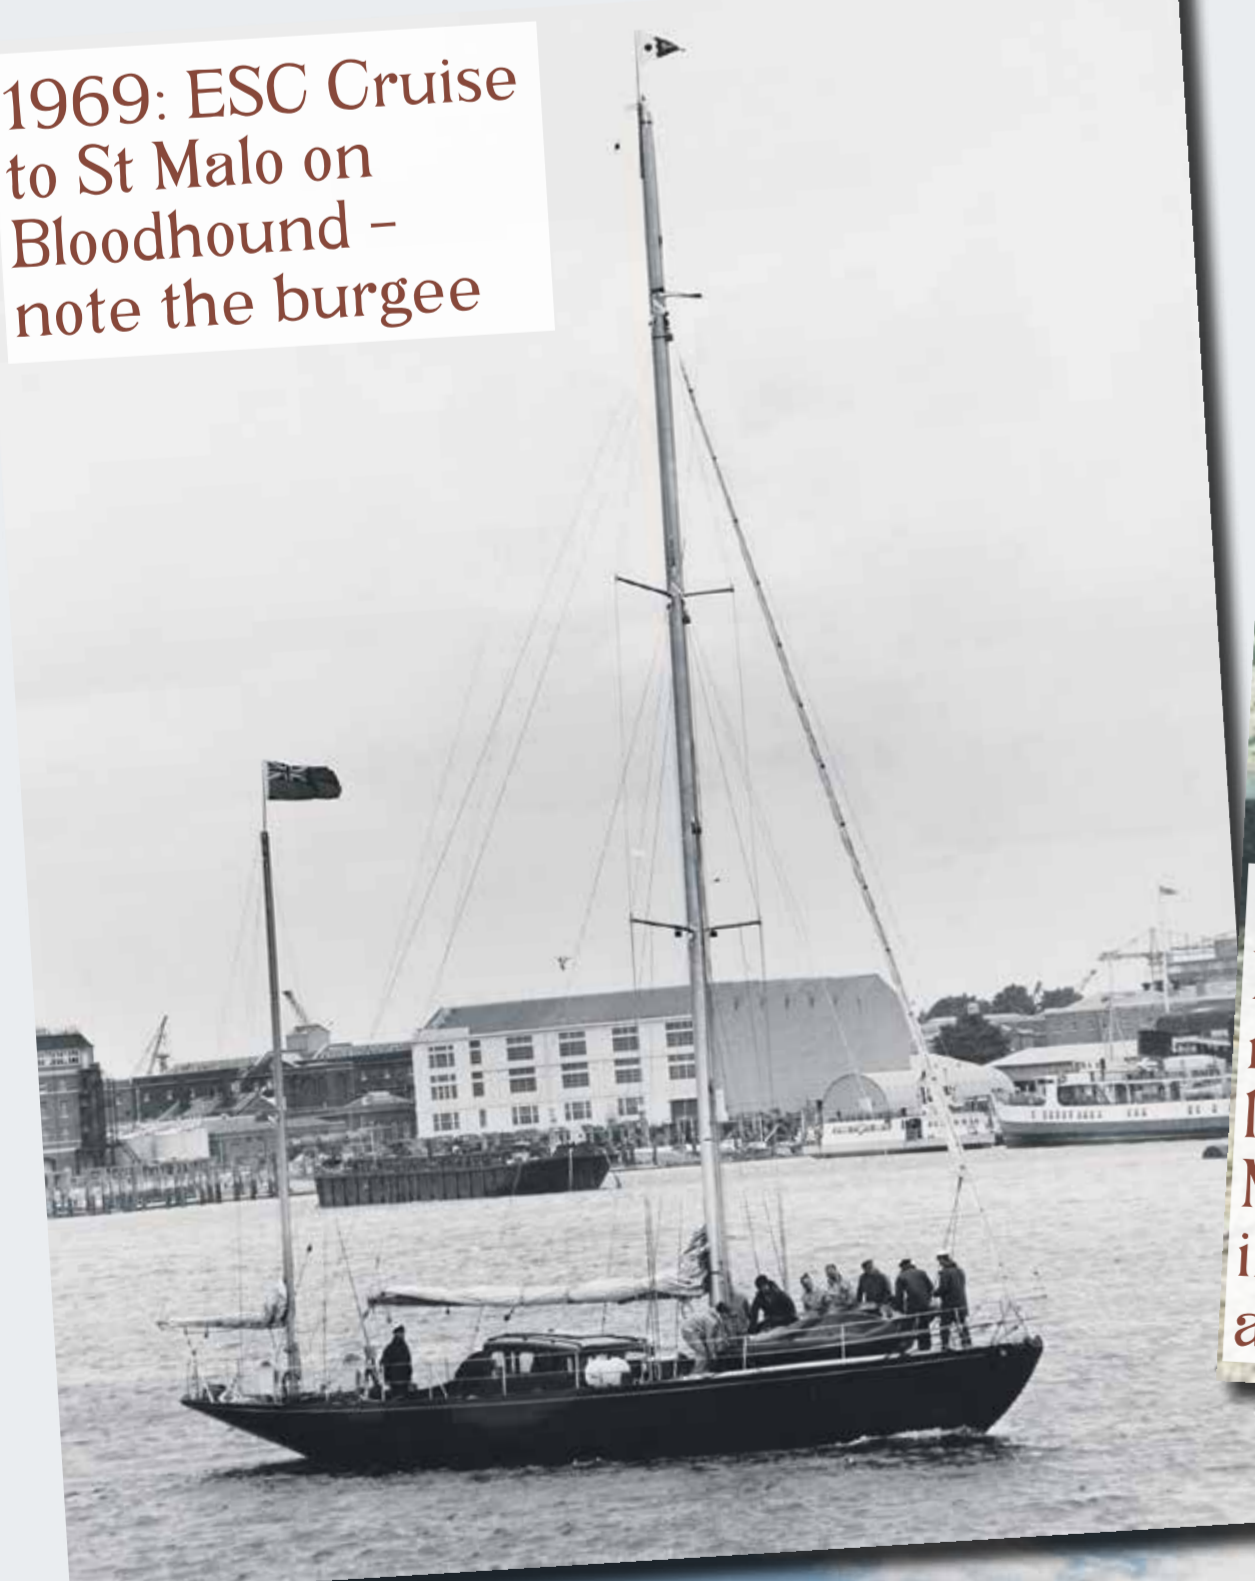

Memorable Club Events

Over the last 100 years Club members have always taken the opportunity to organise events to celebrate special occasions. They have also had to deal with a few disasters. From dinners to sailpasts, shipwrecks to balls and grand openings, our history is full of special memories. These are a few photos from our archives - we hope you enjoy spending a few moments down memory lane!