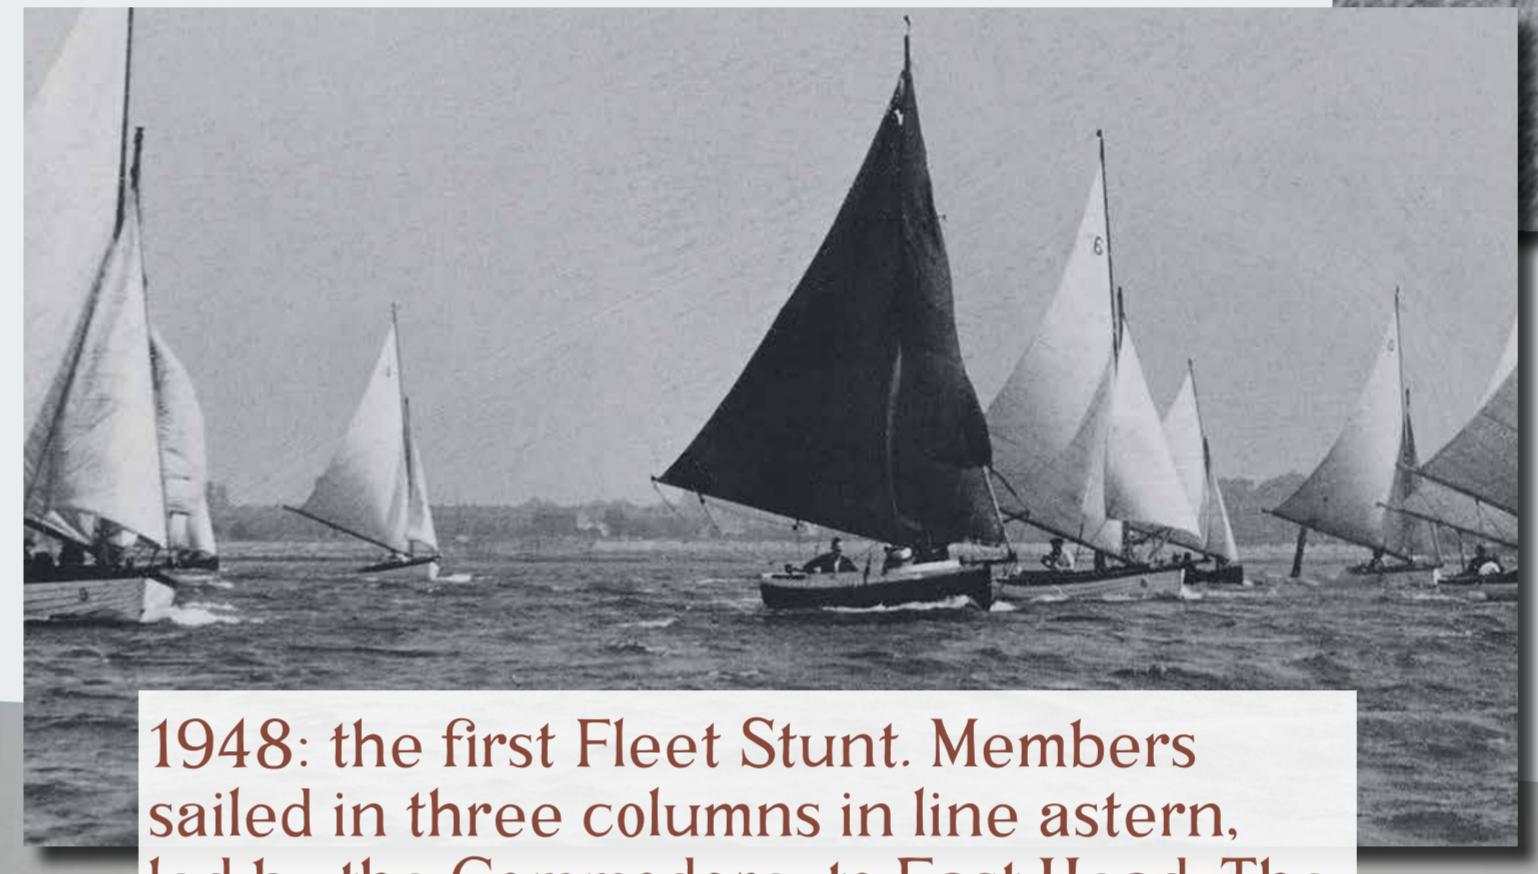

1948: the first Fleet Stunt. Members sailed in three columns in line astern, led by the Commodore, to East Head. The second Fleet Stunt was held in 1988

2016: Cdre Brian Pickersgill and RC(S) Rob Lineham naming Escort III