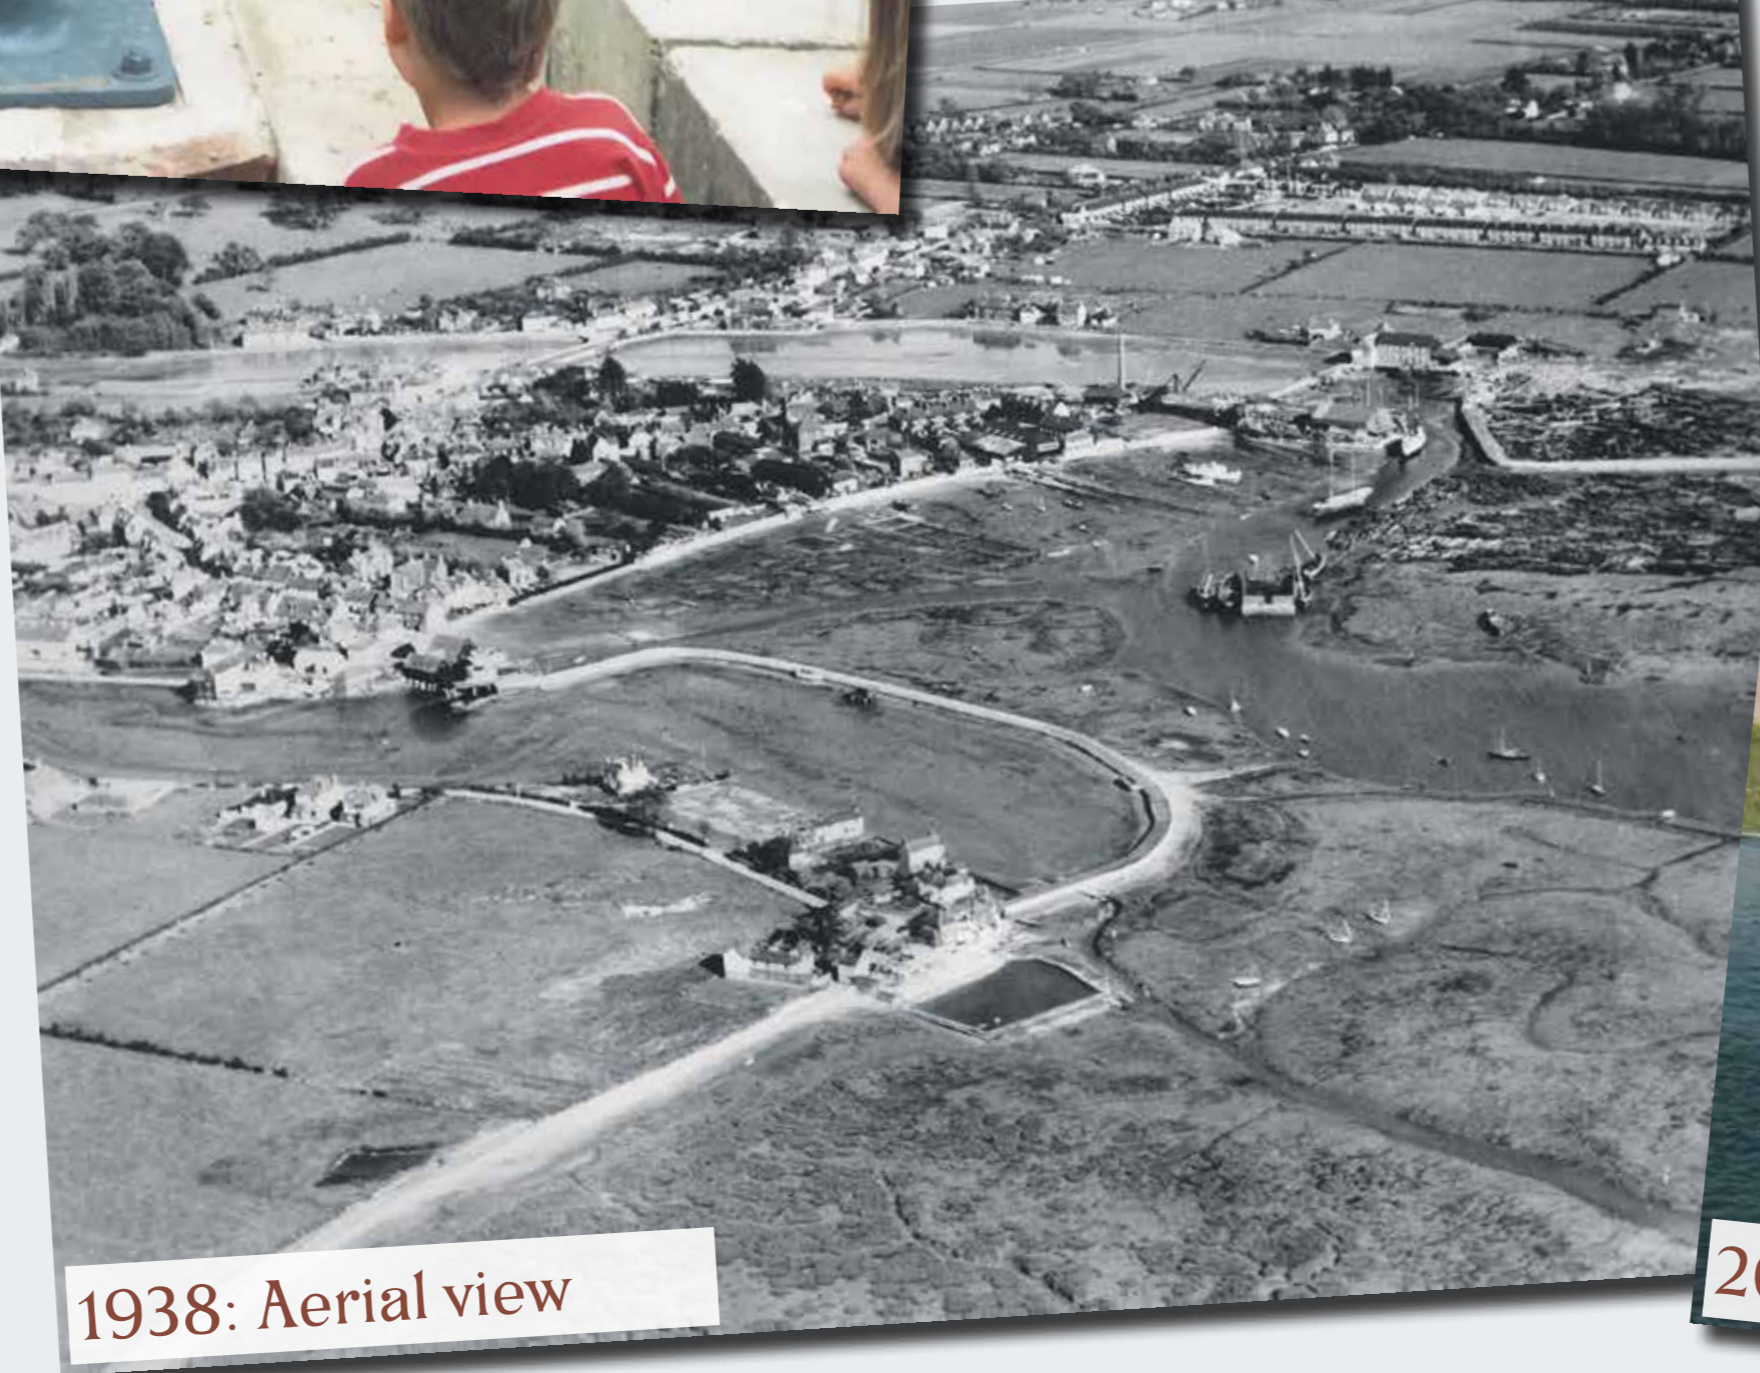

2009: Aerial view

1938: Aerial view