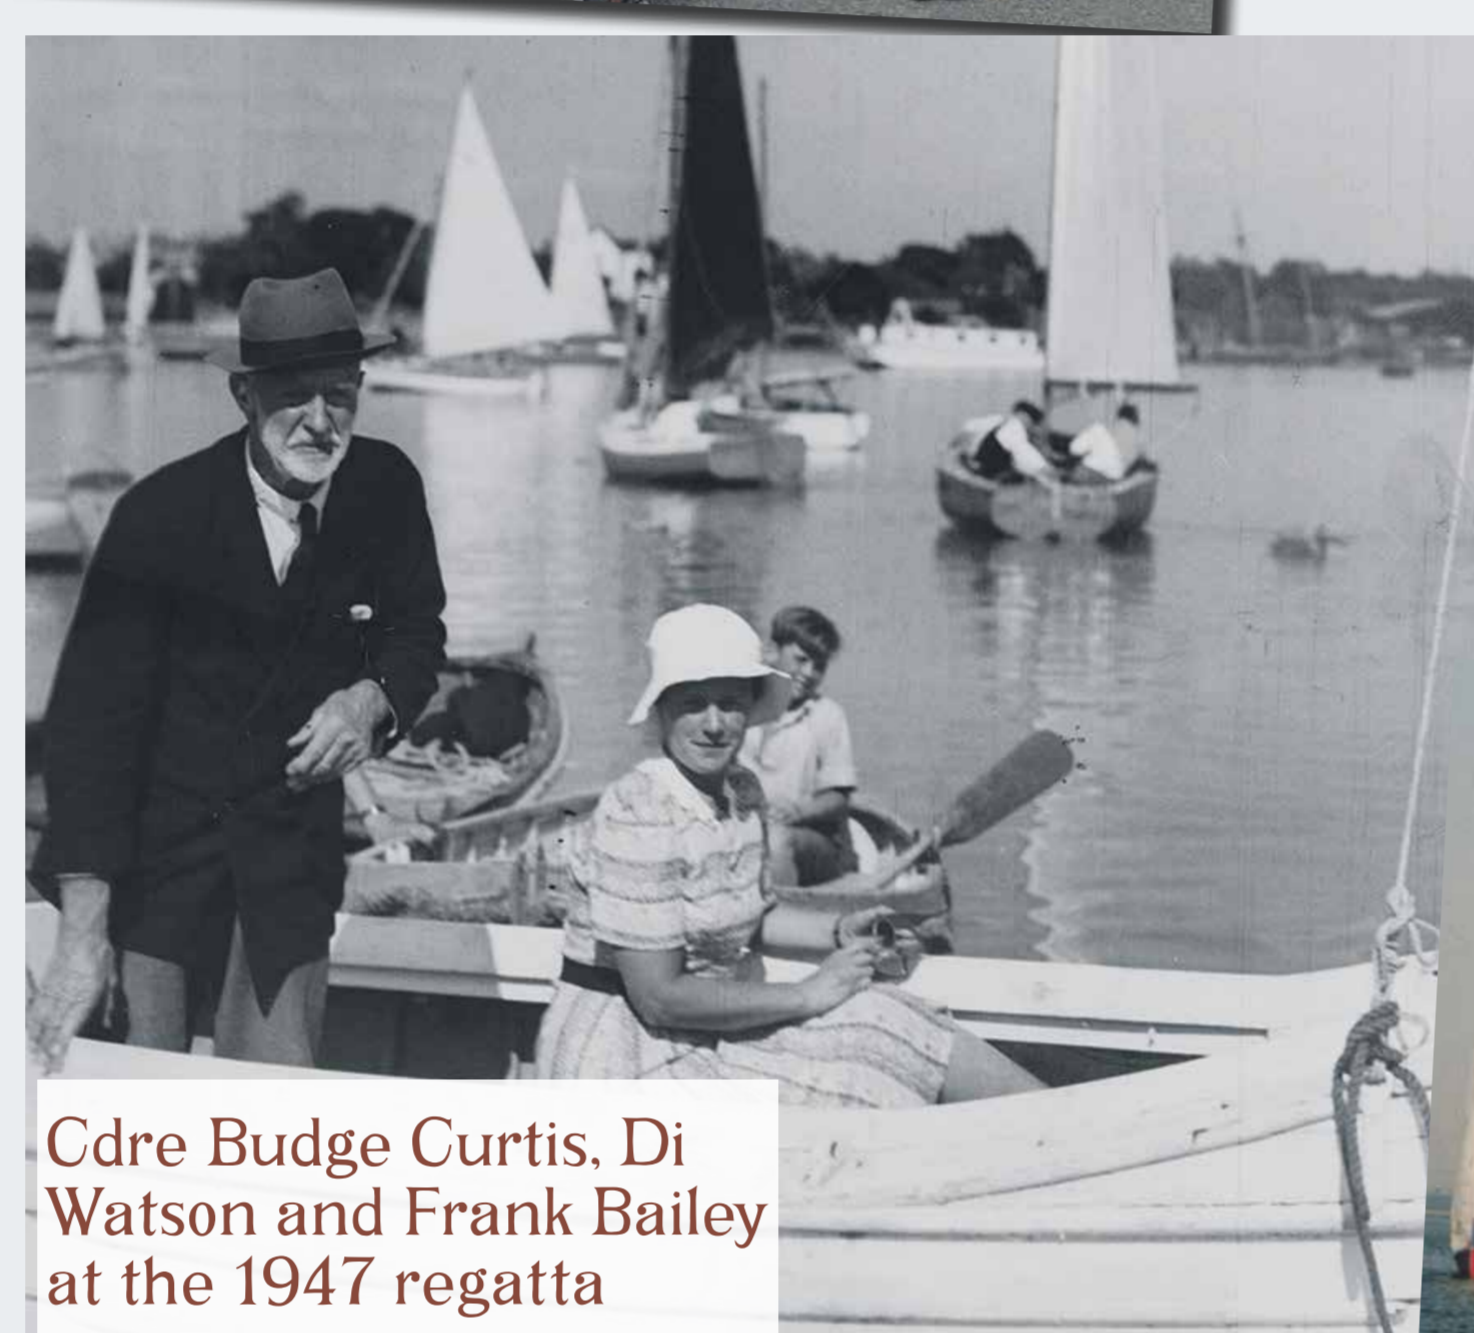

2015: Pennies around the pond, a joint project with ESSC marking Emsworth's designation as the first Comic Relief town

2014: Bart's Bash