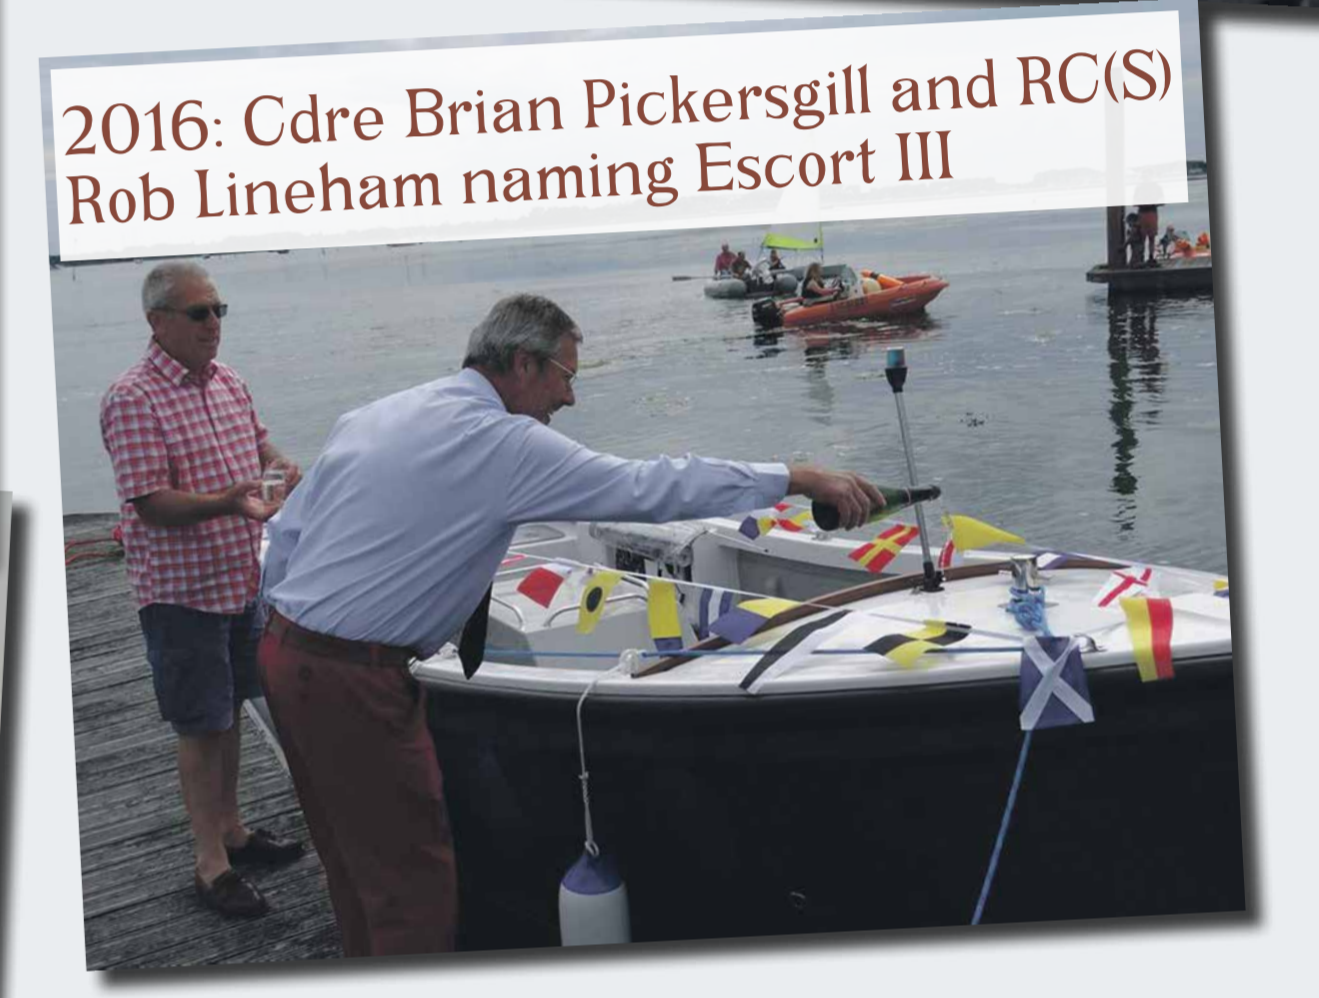

# Memorable Club Events

Over the last 100 years Club members have always taken the opportunity to organise events to celebrate special occasions. They have also had to deal with a few disasters. From dinners to sailpasts, shipwrecks to balls and grand openings, our history is full of special memories. These are a few photos from our archives - we hope you enjoy spending a few moments down memory lane!

Gordon Parham, of J G Parham & Sons who built EODs in the 1950s, handing a model of one to Nigel Pusinelli at the Golden Jubilee regatta in 1969.

2015: Pennies around the pond, a joint project with ESSC marking Emsworth's designation as the first Comic Relief town

2005: Bi-centenary Trafalgar Dinner

Cdre and Mrs John Enderby with Nigel Pusinelli at the Golden Jubilee regatta in 1969

Boats washed up after the Great Storm 1987

Cdre Budge Curtis, Di Watson and Frank Bailey at the 1947 regatta

1948: the first Fleet Stunt. Members sailed in three columns in line astern, led by the Commodore, to East Head. The second Fleet Stunt was held in 1988

2016: Cdre Brian Pickersgill and RC(S) Rob Lineham naming Escort III